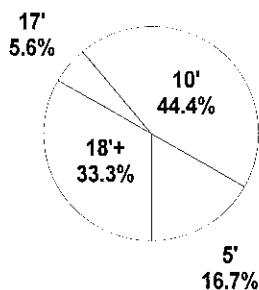

Scoring Range