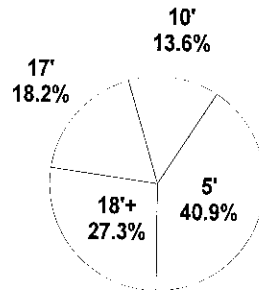

Scoring Range